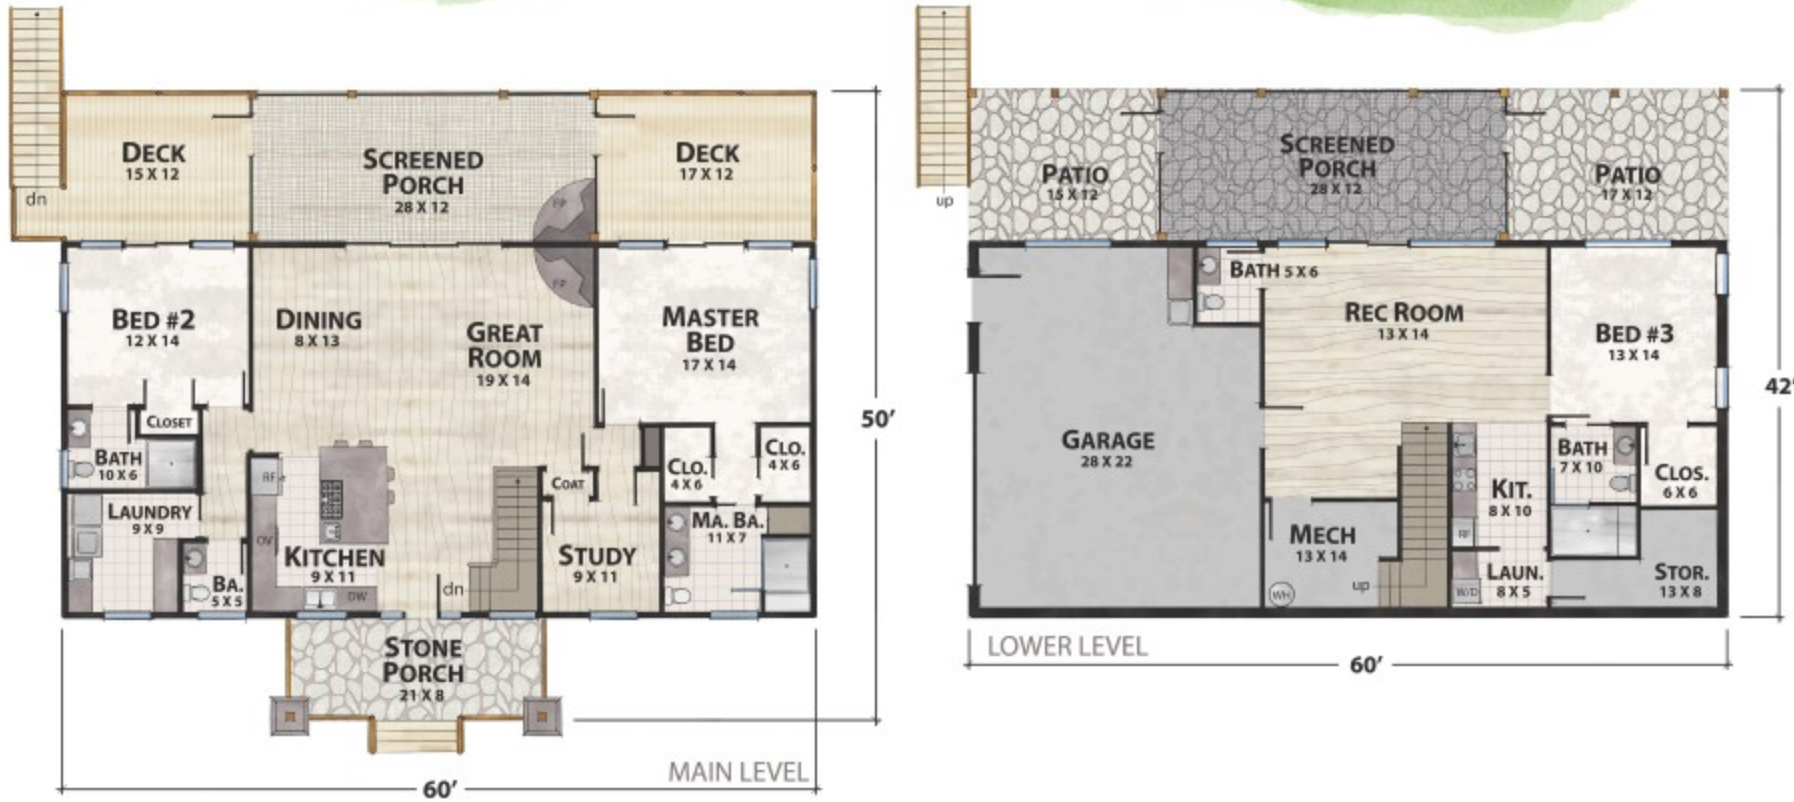

The Blue Rock Retreat

natural element homes

The Modern Mountain Collection

1-800-970-2224

Plan Info:

- Bedrooms 3
- Baths 3
- Half Baths 2

Square Footage:

- Heated: 1795 First Floor
- 859 Lower Floor

Total: 2654

- Unheated: 908 Porches/Decks
- 732 Garage
- 204 Mech/Storage

FRONT

RIGHT

REAR

LEFT

Plan customization is included with your home plan purchase. Why not make it PERFECT?

natural element homes